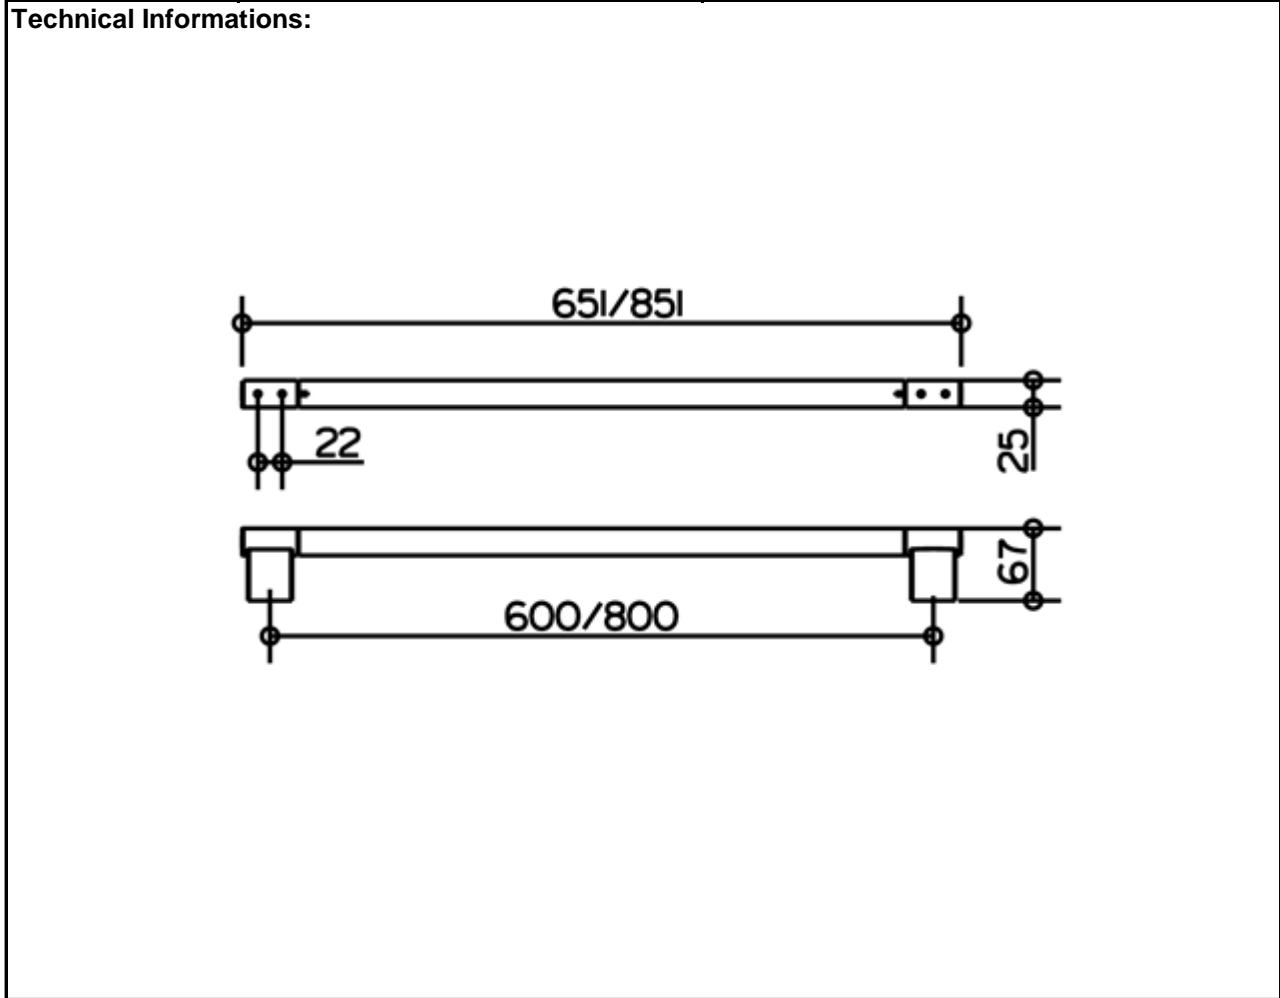

SPECIFICATION SHEET - bathroom accessories

BRAND:	KEUCO	Product Photo: 
ORIGIN:	Germany	
SERIES:	PLAN	
PRODUCT DESCRIPTION:	Towel rail 600mm	
MODEL No.	14901 010600	
FINISH/COLOUR:	Chrome-plated	
DIMENSIONS:	651mm x 67mm x 25mm	
OPTIONAL MATCHING PARTS:		